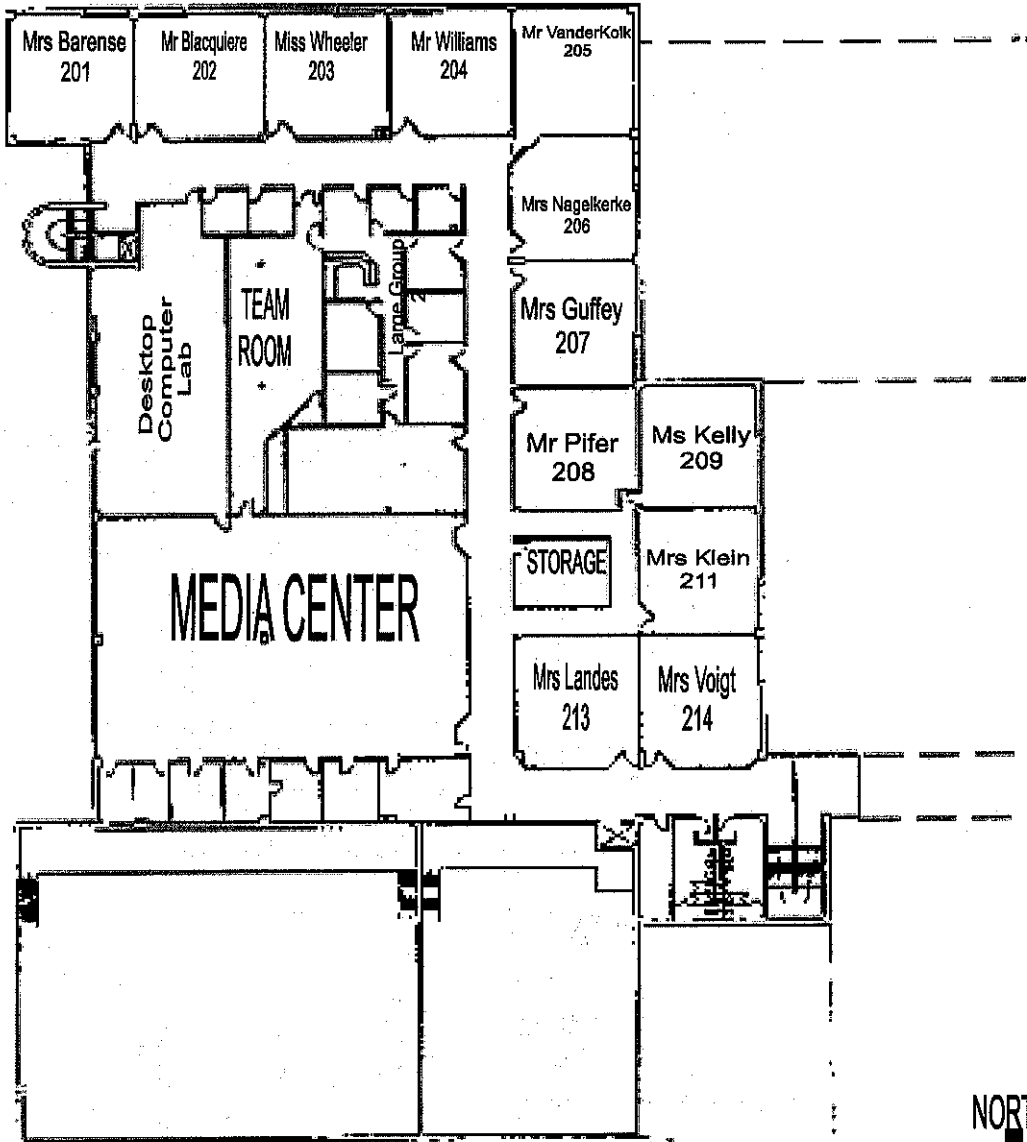

1st Floor Map

MAPLE STREET

CITYSIDE
MIDDLE SCHOOL
320 E. Main Street
Zeeland MI 49464

MAIN AVENUE

CENTRAL AVENUE

Revised 7/7/17

2nd Floor Map

MAIN AVENUE

CENTENNIAL STREET

MAPLE STREET

CENTRAL AVENUE

Revised 7/10/13