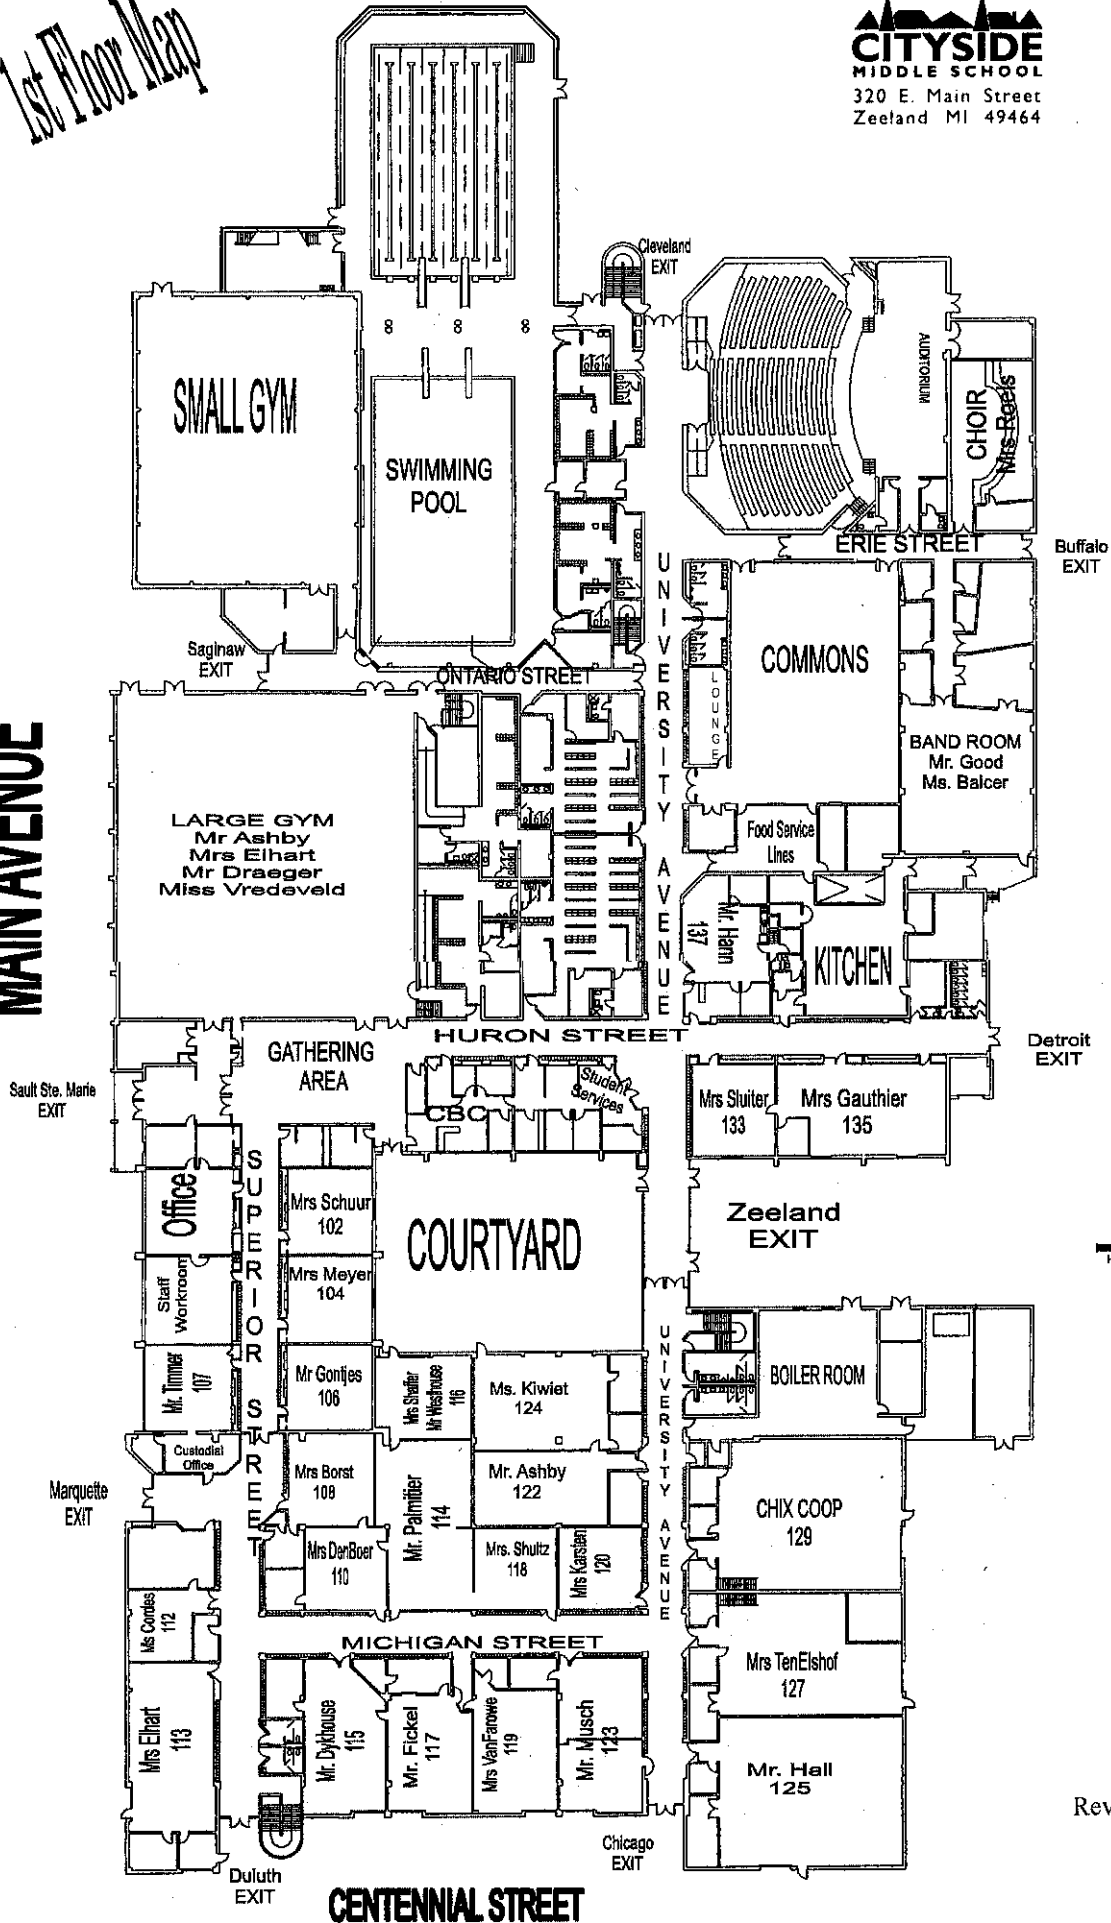

1st Floor Map

MAPLE STREET

CITYSIDE
MIDDLE SCHOOL
320 E. Main Street
Zeeland MI 49464

MAIN AVENUE

CENTRAL AVENUE

Revised 7/7/17

2nd Floor Map

MAIN AVENUE

CENTENNIAL STREET

MAPLE STREET

CENTRAL AVENUE

Revised 7/10/13